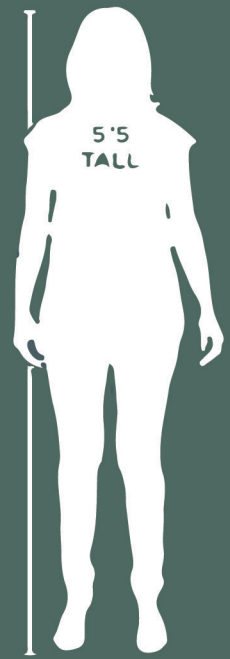

SIZE REFERENCE

FRAME & MAT OPTIONS

White, No Mat

Maple, No Mat

Black, No Mat

Espresso, No Mat

White, With Mat

Maple, With Mat